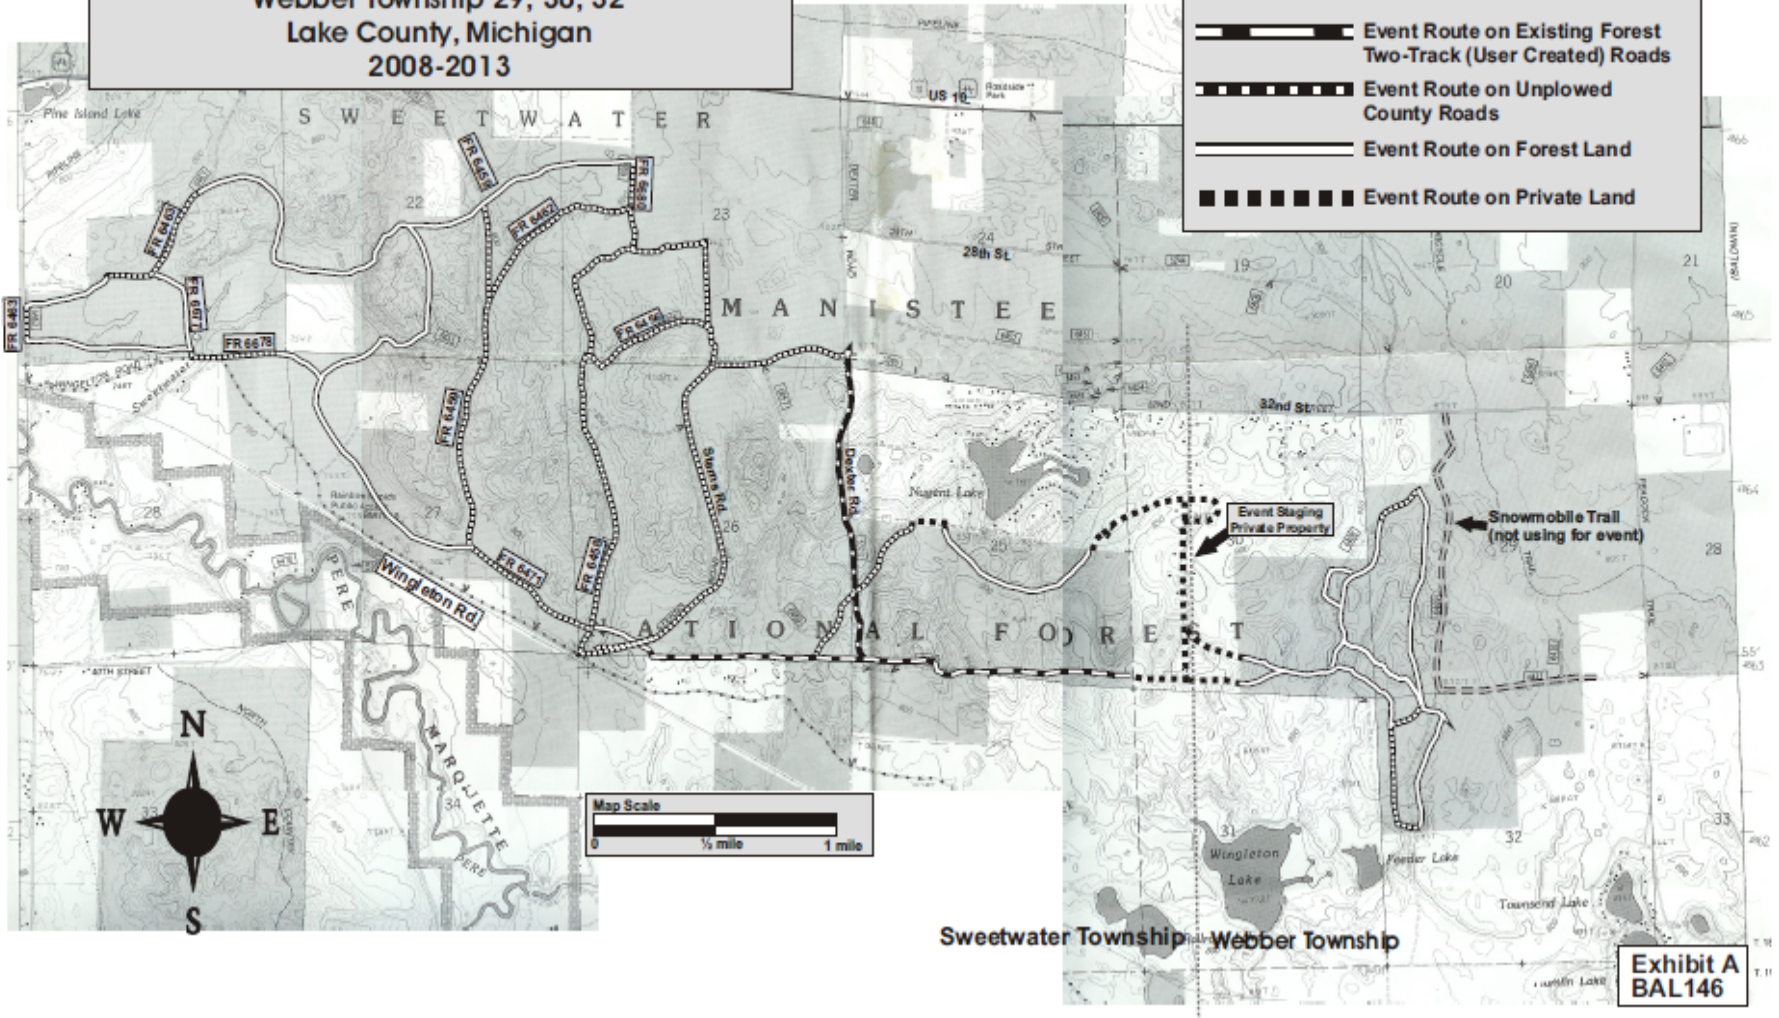

Michigan Dog Drivers Association Event Permit Map
January and February Events
Sweetwater Township Sec. 21-23,25-28
Webber Township 29, 30, 32
Lake County, Michigan
2008-2013

Legend

-  Event Route on Forest Roads
-  Event Route on Existing Forest Two-Track (User Created) Roads
-  Event Route on Unplowed County Roads
-  Event Route on Forest Land
-  Event Route on Private Land

Exhibit A
BAL146